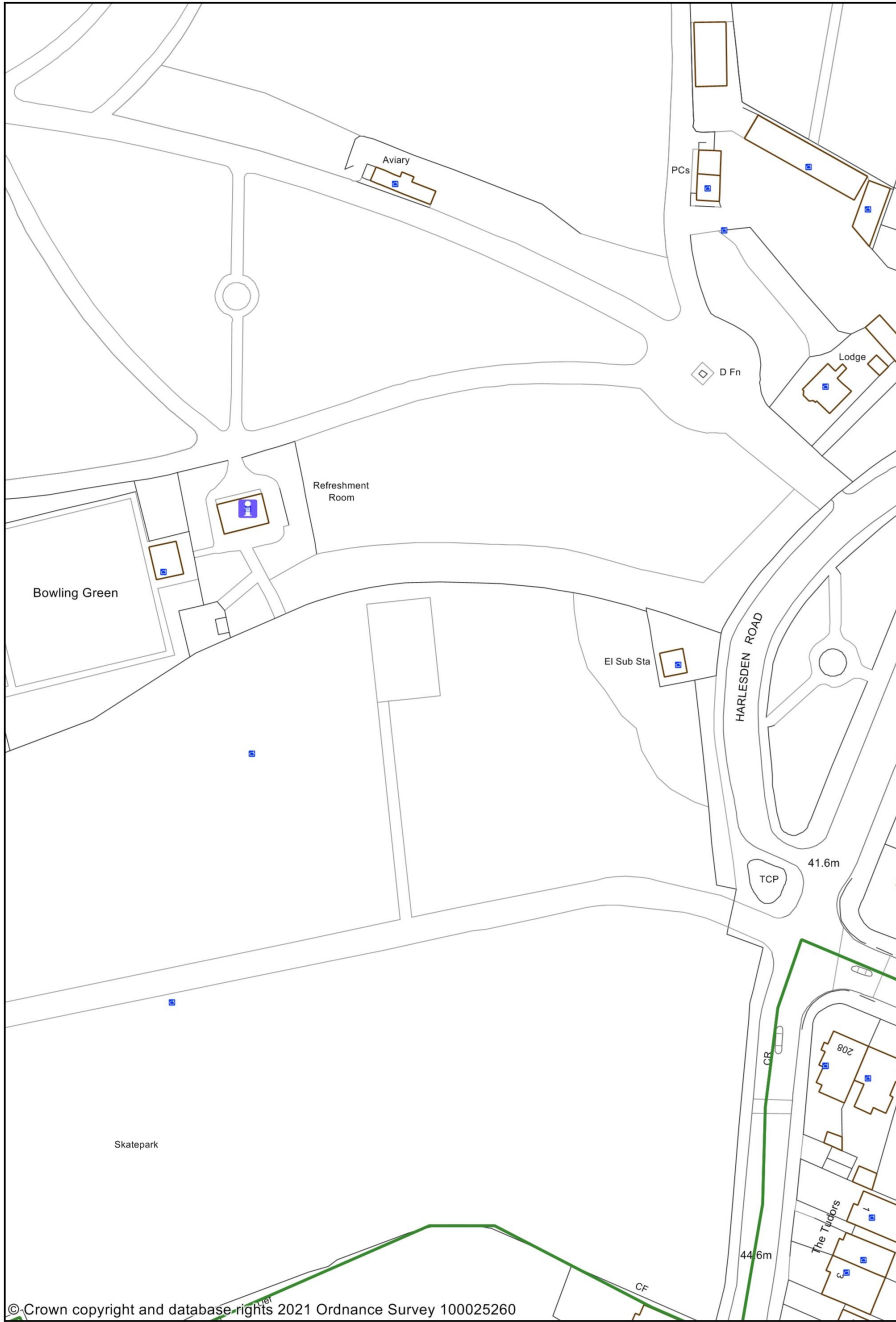

Roundwood Park

© Crown copyright and database rights 2021 Ordnance Survey 100025260

1:1250

0 0.02 0.04 kilometres